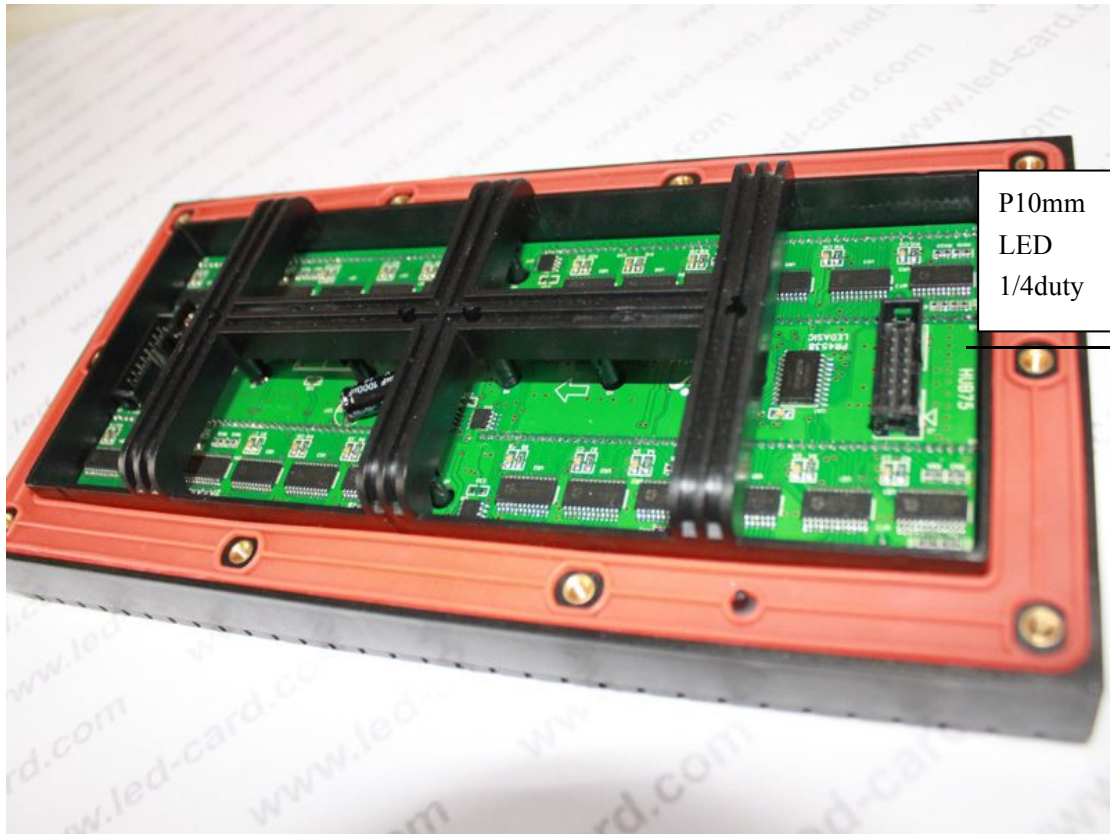

P10mm 1R1G1B
LED module,
1/4duty