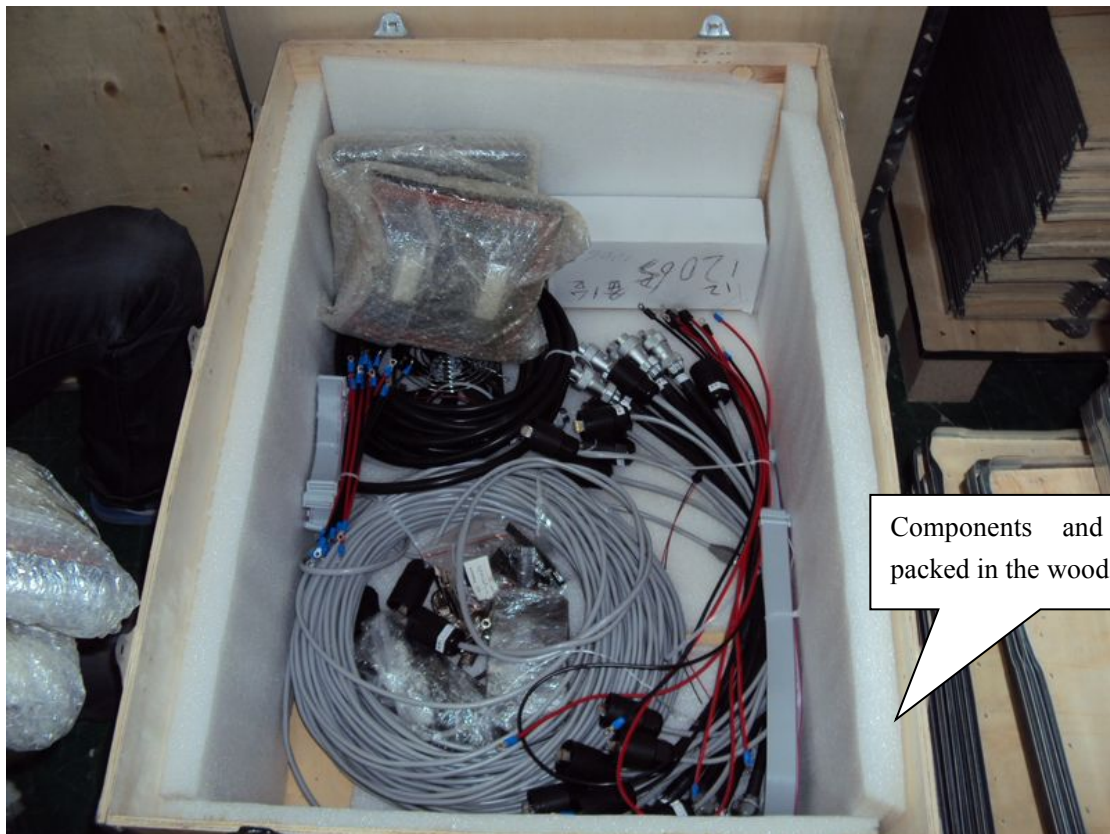

Components and accessories packed in the wooden case