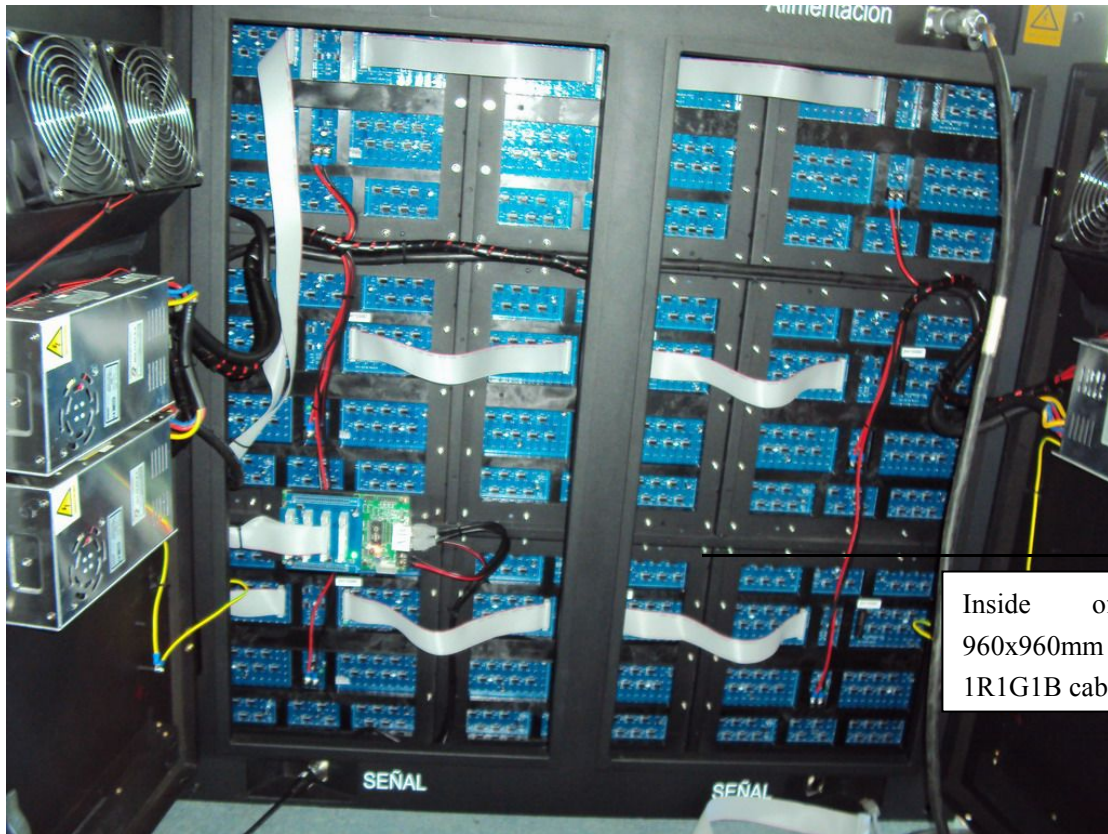

◆ Relevant pictures:

P8 mm module, 1R1G1B,  
32\*16pixels,  
256\*128mm

P10mm 1R1G1B  
LED module,  
1/4duty

Inside of the 960x960mm P10 1R1G1B cabinet

Back view of P16mm 1R1G1B outdoor LED screen

Case project of P16mm 1R1G1B LED screen, 147sqm